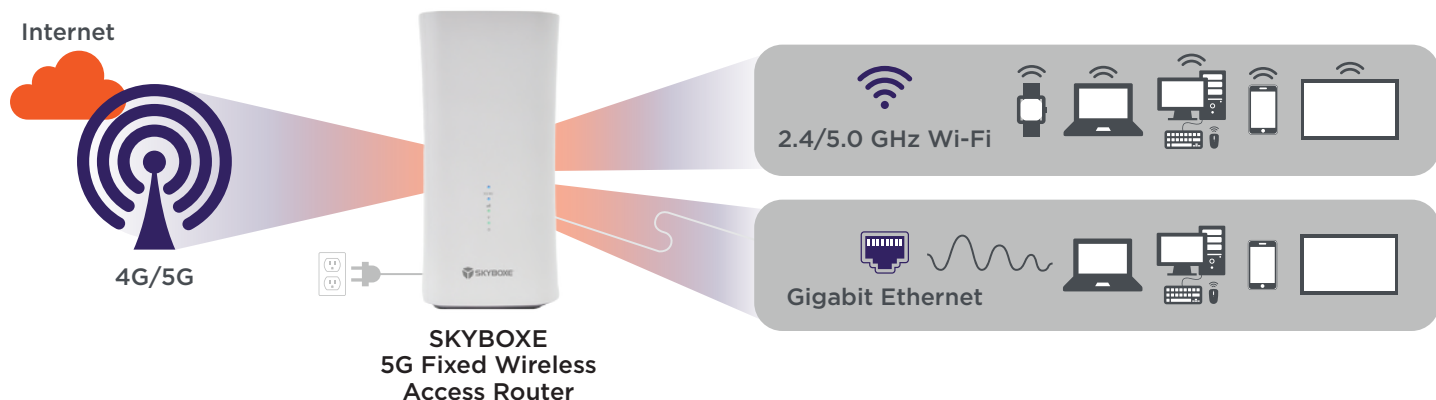

SKYBOXE 5G Fixed Wireless Access Router

Device Specifications

Bands Supported

- **5G:** n2, n5, n12, n25, n41, n66, n71, n78
- **4G LTE:** B2, B4, B, B5, B7, B12, B13, B14, B17, B25, B26, B29, B30, B66, B71
- **WCDMA (Wideband Code Division Multiple Access):** B1, B2, B4, B5, B8
- **WLAN:** 2.4 Ghz and 5.0 Ghz with QAM1024 support
- **Access Point:** IPQ6010 Quad-A53 @ 1.8 Ghz supports 802.11ax MIMO 2x2, bandwidth 80M, Wi-Fi SON support

Maximum Transmit Power

- **5G NR Sub-6 Bands:** Class 3 – 23dBm
- **4G LTE:** Class 3 – 23dBm
- **WCDMA:** Class 2 – 23dBm

Hardware Specifications

- Two RJ-45 Gigabit Ethernet ports
- One 4FF (nano) SIM card slot
- Four front-panel tri-color LED indicators:
  - 4G/5G indicator
  - WAN signal strength indicator
  - WLAN active indicator
  - Power indicator
- Multi-function smart button controls WPS, channel scan, power off/on WAN radio, power off/on 4G/5G
- Reset/restore button

Physical/Environmental

- **Power:** DC 12V, 2.0A, maximum 24W
- **Temps:** Operating: -10°C to 45°C; Storage: -40°C to 70°C
- **Humidity:** 5% to 95%
- **Dimensions:** 105 mm W x 105 mm D x 216 mm H; <1 Kg

Software Specifications

- **Data services:** 4x APNs (two for data, one for voice, one for management); multi PDN (up to 16); IPV4/IPV6 compliance
- **LAN:** IEEE 802.1Q VLAN; DHCPV4/DHCPV6 server/client; DNS and DNS proxy; DMZ; UPNP; ALG; Mac address filtering
- **WLAN:** IEEE 802.11a/b/g/n/ac/ac Wave 2/ax; up to 1.8 Gbps; beamforming; MU-MIMO; short guard interval (GI) in 20 MHz, 40 MHz, 80 MHz modes; priority mapping and packet scheduling based on a Wi-Fi Multimedia (WMM) profile; automatic and manual rate adjustment; WLAN channel management and channel rate adjustment; service set identifier (SSID) hiding, WPS
- **Encryption:** WEP, AES, and TKIP + AES
- **Security modes:** Open; WPA2.0 PSK; WPA 1.0/WPA 2.0 PSK; WEP Shared Key (4 keys max)
- **Voice services:** VOLTE/VoNR (optional)
- **Management:** HTTP/FTP auto-upgrade; TR069 upload/download configuration files; remote upgrade; remote debugging; SNMP; WebGUI; encryption backup; logs and diagnostics export; USIM PIN management and card authentication, USIM activation
- **VPN and routing:** NAT mode; bridge mode; bypass mode; port mirror; ARP; port forwarding; IPsec; PPTP; GRE tunnel; L2TP V2/V3; VPN pass-through
- **Security:** Firewall; mac address filtering; IP address filtering; URL filtering; access control; HTTPS login from WAN; DDOS attach protection; hierarchical user management

Join the
SKYBOXE
revolution.

Visit our website
and sign up:
www.skyboxe.com